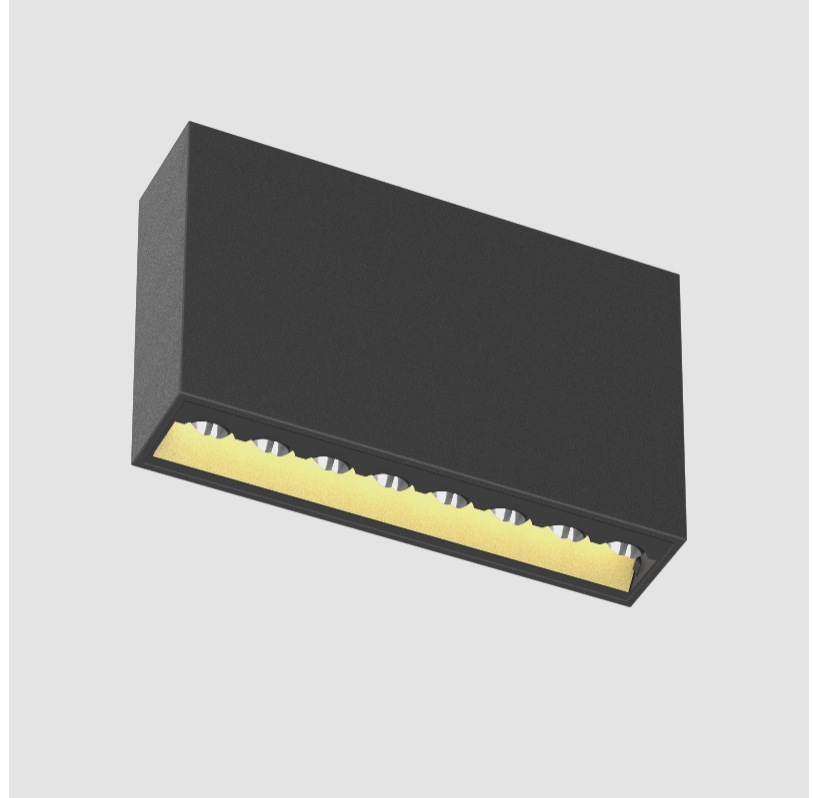

OPTICAL

Adjustability: Fixed

RATINGS AND CERTIFICATIONS

Certified By: Certified for North American Standards
 IP rating: IP20

MAGIQ HOLLOW WALLWASH SURFACE

A3D188-

PROJECT _____

TYPE _____