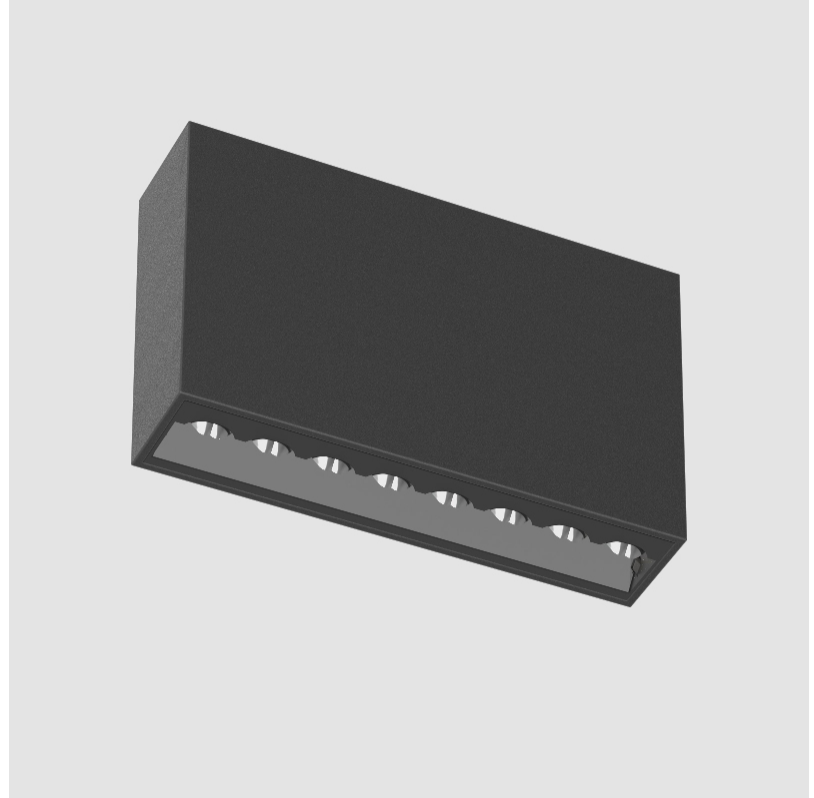

GENERAL
Series: Magiq Hollow Wallwash
Subseries: Magiq Hollow Wallwash
Brand: Prolicht
Division: Architectural
Mounting Type: Surface
Mounting Location: Ceiling
Subcategory: Wallwash

PHYSICAL
Shape: Rectangle
Length (mm): 174
Length (in): 6 ⁷/₈
Width (mm): 42
Width (in): 1 ⁵/₈
Height (mm): 109
Height (in): 4 ⁵/₁₆
Light Distribution: Direct
Fixture Finish: SSR / BKV / CWI / CRY / HAB / UFT / ITA / RUA / FTG / MYG / LOD / PUS / FRO / FUP / KIA / POP / BLS / SPG / MEY / GOH / GUM / CHC / COM / ABZ / JAG / OBR / MOS / ROR
Holder Finish: WHI / BLK
Fixture Material: Aluminum Die Cast

ELECTRICAL
Lamp Type: LED (Zhaga Standard)
Input Wattage (W): 19
Total Output Wattage (W): 17.3
Dimming: Tri-Mode (Non-Dimming and Phase Dimming (120Vac only) and 0-10V Dimming)
Driver Included: Yes
Driver Location: Integrated
Driver Type: Constant Current - Universal
Driver Class: Class 1
Input Voltage (V): 120 - 277
Constant Current (MA): 700mA

LED
Number of LEDs: 4
Color Temperature (°K): 2700 / 3000 / 3500 / 4000
Max. Delivered Lumen (lm): 1270 / 1270 / 1513 / 1544
Nominal Lumen (lm): 1492 / 1492 / 1778 / 1814
CRI: >90 CRI
Efficiency (%): 80
Lamp Life (hrs): 50000

OPTICAL
Adjustability: Fixed

RATINGS AND CERTIFICATIONS
Certified By: Certified for North American Standards
IP rating: IP20