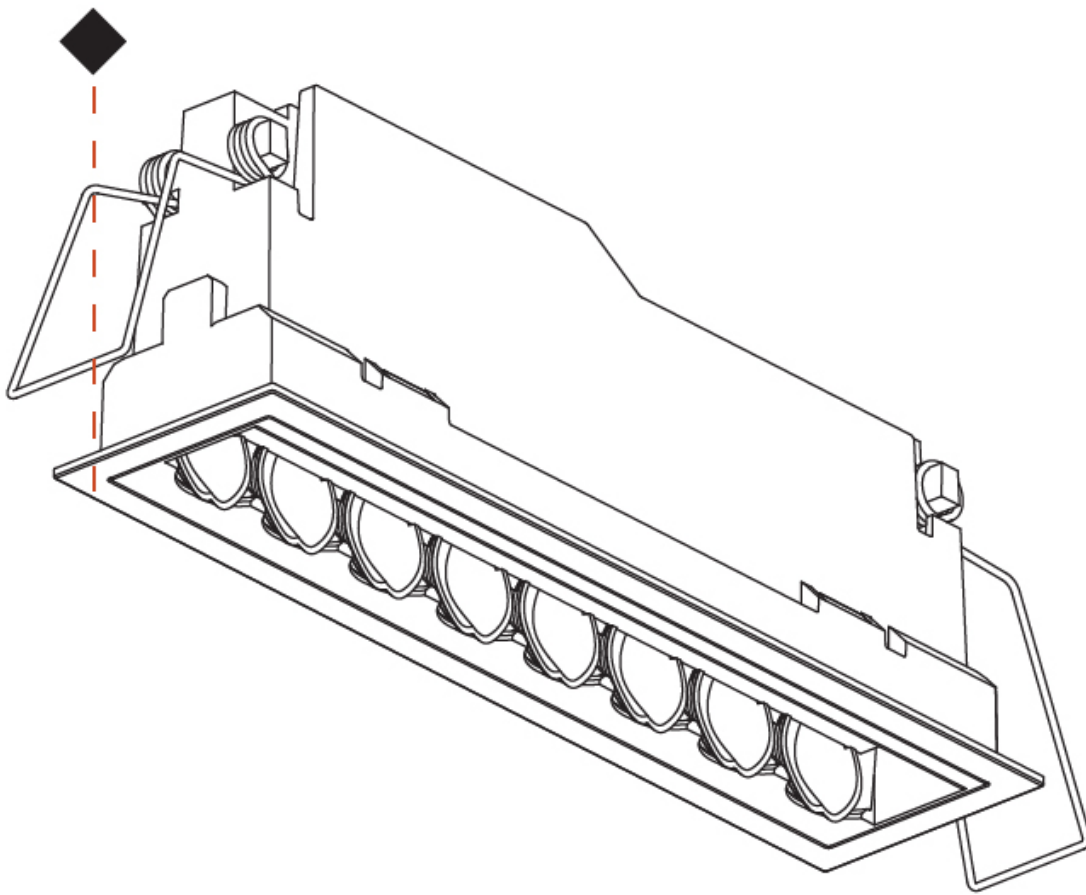

MAGIQ HOLLOW WALLWASH RECESSED

A35582-

PROJECT	_____
TYPE	_____
SPECIFIER	_____
QUANTITY	_____
DATE	_____