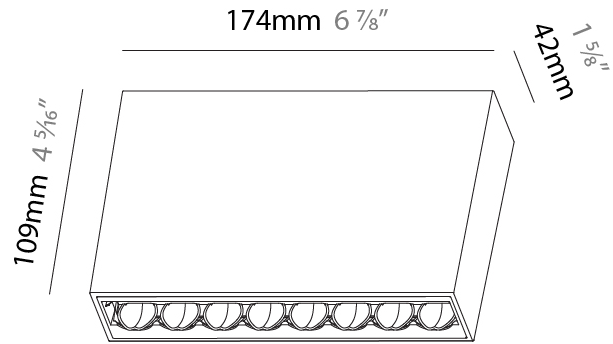

GENERAL
Series: Magiq Hollow Wallwash
Subseries: Magiq Hollow Wallwash
Brand: Prolicht
Division: Architectural
Mounting Type: Surface
Mounting Location: Ceiling
Subcategory: Wallwash

PHYSICAL
Shape: Rectangle
Length (mm): 174
Length (in): 6 ⁷/₈
Width (mm): 42
Width (in): 1 ⁵/₈
Height (mm): 109
Height (in): 4 ⁵/₁₆
Light Distribution: Direct
Fixture Finish: SSR / BKV / CWI / CRY / HAB / UFT / ITA / RUA / FTG / MYG / LOD / PUS / FRO / FUP / KIA / POP / BLS / SPG / MEY / GOH / GUM / CHC / COM / ABZ / JAG / OBR / MOS / ROR
Holder Finish: WHI / BLK
Fixture Material: Aluminum Die Cast

ELECTRICAL
Lamp Type: LED (Zhaga Standard)
Input Wattage (W): 19
Total Output Wattage (W): 17.3
Dimming: Tri-Mode (Non-Dimming and Phase Dimming (120Vac only) and 0-10V Dimming)
Driver Included: Yes
Driver Location: Integrated
Driver Type: Constant Current - Universal
Driver Class: Class 1
Input Voltage (V): 120 - 277
Constant Current (MA): 700mA

LED
Number of LEDs: 4
Color Temperature (°K): 2700 / 3000 / 3500 / 4000
Max. Delivered Lumen (lm): 1270 / 1270 / 1513 / 1544
Nominal Lumen (lm): 1492 / 1492 / 1778 / 1814
CRI: >90 CRI
Efficiency (%): 80
Lamp Life (hrs): 50000

OPTICAL
Adjustability: Fixed

RATINGS AND CERTIFICATIONS
Certified By: Certified for North American Standards
IP rating: IP20