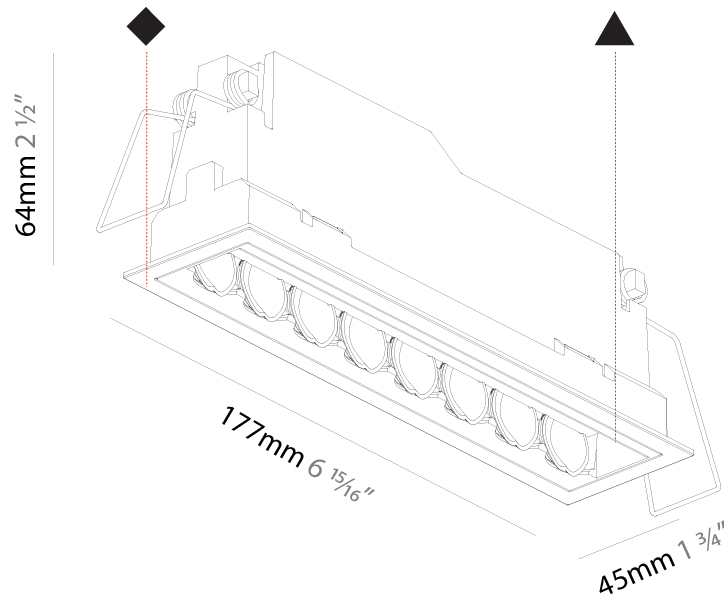

GENERAL

Series: Magiq Hollow Wallwash
Subseries: Magiq Hollow Wallwash Korona
Brand: Prolicht
Division: Architectural
Mounting Type: Recessed
Mounting Location: Ceiling
Subcategory: Wallwash

PHYSICAL

Shape: Rectangle
Length (mm): 177
Length (in): 6 ¹⁵/₁₆
Width (mm): 45
Width (in): 1 ³/₄
Height (mm): 64
Height (in): 2 ¹/₂
Ceiling Thickness (mm): 5 - 30
Min. Recessing Depth (mm): 100
Min. Recessing Depth (in): 3 ¹⁵/₁₆
Light Distribution: Downlight
Weight (kg): 0.395
Weight (lbs): 0.87
Fixture Finish: SSR / BKV / CWI / CRY / HAB / UFT / ITA / RUA / FTG / MYG / LOD / PUS / FRO / FUP / KIA / POP / BLS / SPG / MEY / GOH / GUM / CHC / COM / ABZ / JAG / OBR / MOS / ROR
Holder Finish: WHI / BLK
Fixture Material: Aluminum Die Cast

ELECTRICAL

Lamp Type: LED (Zhaga Standard)
Input Wattage (W): 19
Total Output Wattage (W): 17.2
Dimming: Tri-Mode (Non-Dimming and Phase Dimming (120Vac only) and 0-10V Dimming)
Driver Included: No
Driver Location: Remote
Driver Type: Constant Current - Universal
Driver Class: Class 2
Input Voltage (V): 120 - 277
Constant Current (MA): 700

LED

Number of LEDs: 8
Color Temperature (°K): 2700 / 3000 / 3500 / 4000
Max. Delivered Lumen (lm): 1110 / 1180 / 1323 / 1350
CRI: >90 CRI
Efficiency (%): 82.3
Lamp Life (hrs): 50000

OPTICAL

RATINGS AND CERTIFICATIONS

Certified By: CSA Certified to UL and CSA Standards
IP rating: IP20